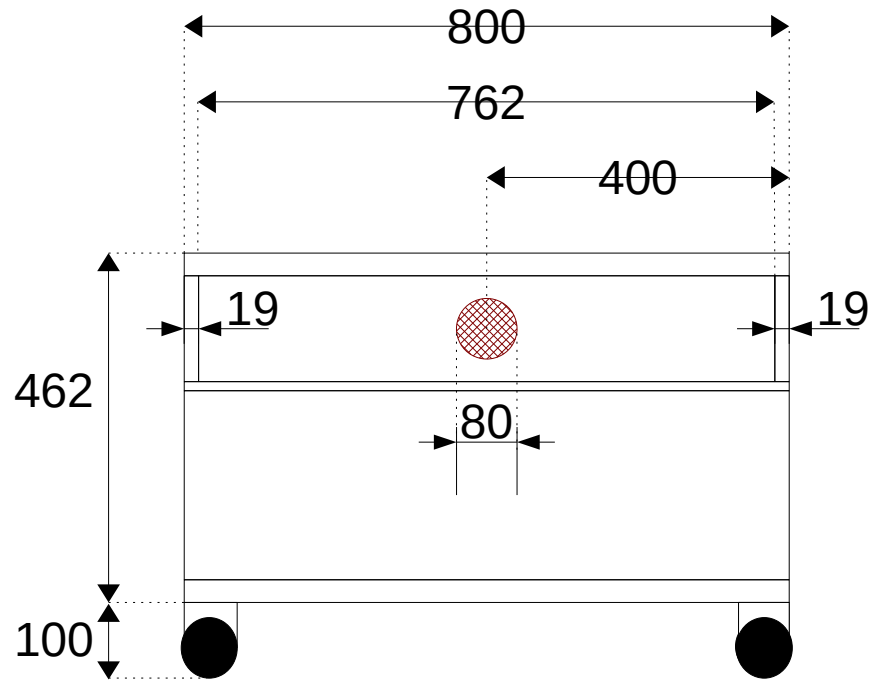

Scale - 1:10

Legend	
Cutaway	
8mm routing	

Smart table Right panel routing	v0.2 14/08/2023
	© Ian McElwaine 2023

Scale - 1:5

Legend	
Cutaway	
8mm routing	

Smart table Right panel routing	v0.2 14/08/2023
	© Ian McElwaine 2023

Scale - 1:10

Smart table Left	v0.2 14/08/2023
	© Ian McElwaine 2023

Scale - 1:10

Smart table Bottom	v0.2 14/08/2023
	© Ian McElwaine 2023

Bill of materials

2100 x 900 x 30mm Clear Pine FJ Laminated panel @ \$149.00