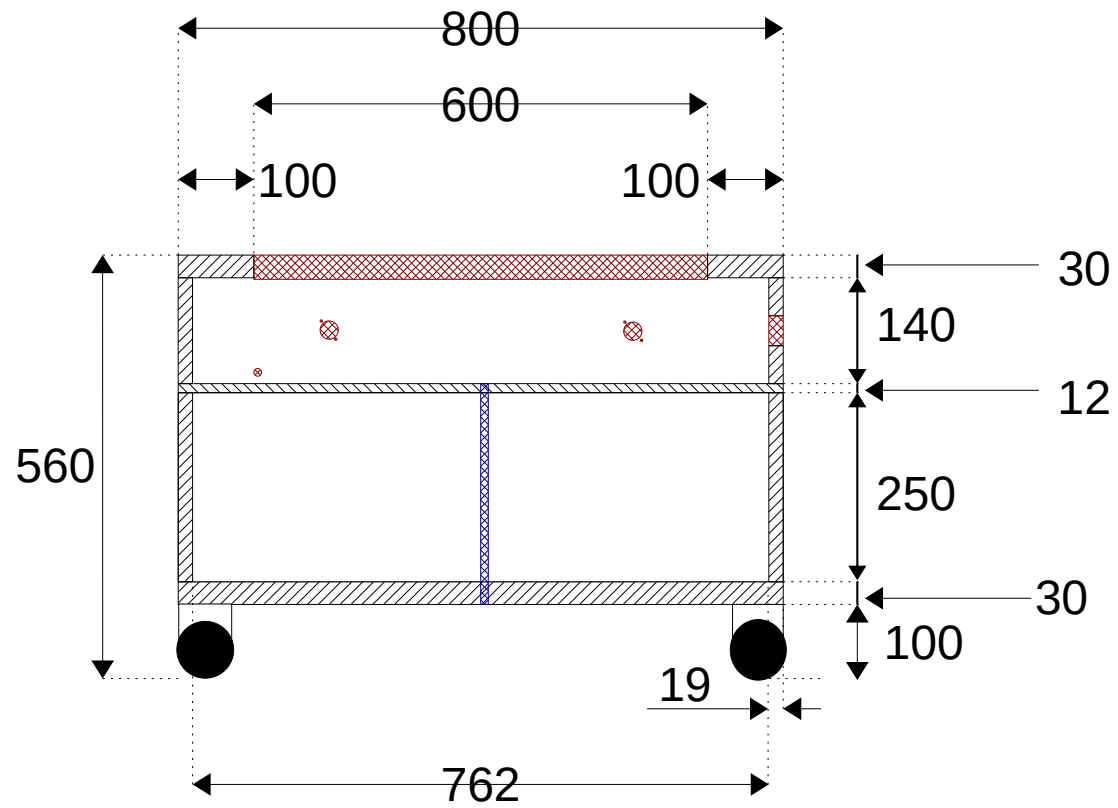

The Rick

v0.3
17/10/2023

© Ian McElwaine 2023

Scale - 1:10

Smart table Top	v0.2 14/08/2023
	© Ian McElwaine 2023

- P.S.**
Device: LattePanda 3 Delta
- CPU State:**
S0: Power ON
S3: Sleep
S4: Hibernate
SW: Power Switch
- | Block | Type |
|--|---------------------------|
| Arduino
Operating Voltage: 0V - 5V | GND |
| 12V DC Power Input
Operating Voltage: 10V - 18V | Power |
| I2C
Operating Voltage: 0V - 1.8V | Serial Pin (Arduino Part) |
| RS232
Operating Voltage: -12V - 12V | Digital Pin (PWM: -) |
| USB2.0
Operating Voltage: 0V - 5V | Analog Pin |
| Audio
Operating Voltage: -5V - 5V | Functional |
| | Serial Pin (CPU Part) |

Scale - 1:10

Smart table Top cutaway	v0.2 14/08/2023
	© Ian McElwaine 2023

Scale - 1:10

Legend	
Cutaway	
8mm routing	

Smart table Top panel routing	v0.2 14/08/2023
	© Ian McElwaine 2023

Scale - 1:10

Smart table Front	v0.2 14/08/2023
	© Ian McElwaine 2023

Scale - 1:10

Smart table Front cutaway	v0.2 14/08/2023
	© Ian McElwaine 2023

Scale - 1:10

Legend	
Cutaway	
8mm routing	

Smart table Front panel routing	v0.2 14/08/2023
	© Ian McElwaine 2023

Scale - 1:5

Legend	
Cutaway	
8mm routing	

Scale - 1:10

Smart table Left	v0.2 14/08/2023
	© Ian McElwaine 2023

Scale - 1:10

Smart table Bottom	v0.2 14/08/2023
	© Ian McElwaine 2023

Bill of materials

2100 x 900 x 30mm Clear Pine FJ Laminated panel @ \$149.00