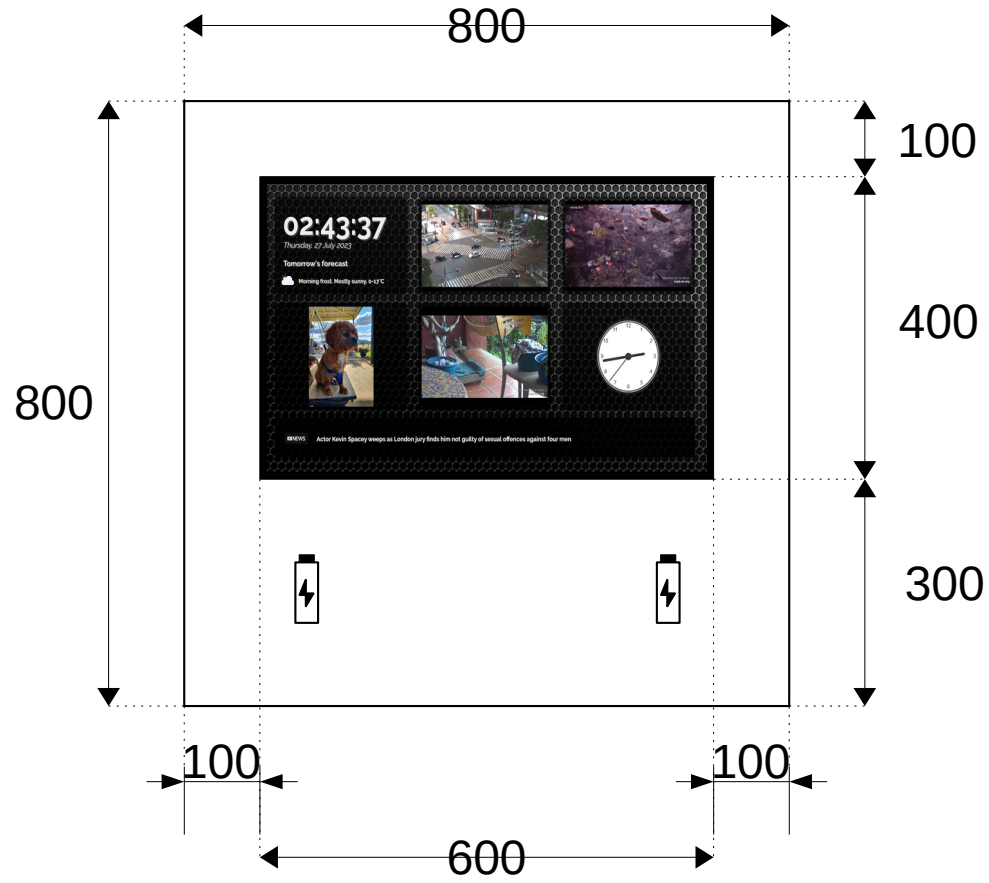

The Rick

v0.3
17/10/2023

© Ian McElwaine 2023

Scale - 1:10

Smart table Top	v0.2 14/08/2023
	© Ian McElwaine 2023

- P.S.**
Device: LattePanda 3 Delta
- CPU State:**
S0: Power ON
S3: Sleep
S4: Hibernate
SW: Power Switch
- | Block | Type |
|--|---------------------------|
| Arduino
Operating Voltage: 0V - 5V | GND |
| 12V DC Power Input
Operating Voltage: 10V - 18V | Power |
| I2C
Operating Voltage: 0V - 1.8V | Serial Pin (Arduino Part) |
| RS232
Operating Voltage: -12V - 12V | Digital Pin (PWM: -) |
| USB2.0
Operating Voltage: 0V - 5V | Analog Pin |
| Audio
Operating Voltage: -5V - 5V | Functional |
| | Serial Pin (CPU Part) |