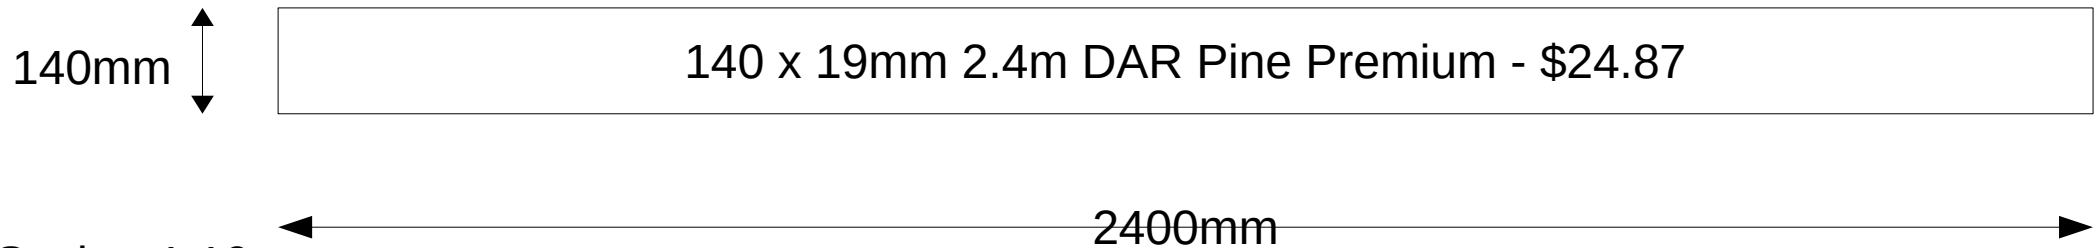

Scale - 1:10