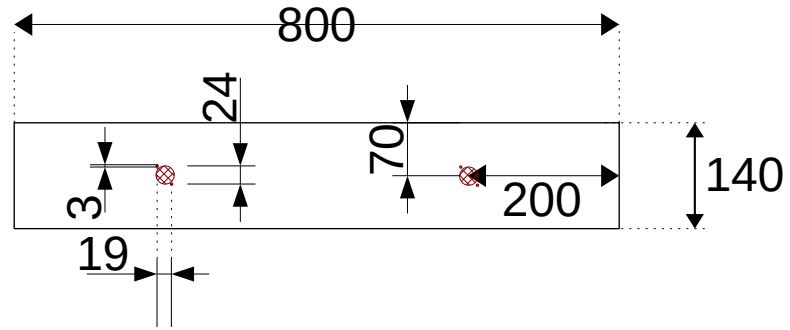

Scale - 1:10

Legend	
Cutaway	
8mm routing	

Smart table Front panel routing	v0.2 14/08/2023
	© Ian McElwaine 2023