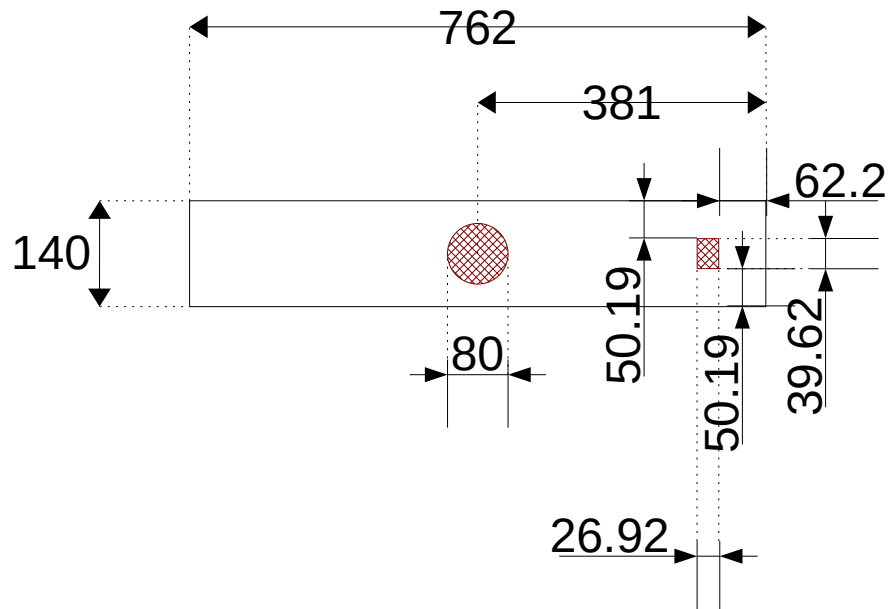

Smart table Front panel routing	v0.2 14/08/2023
	© Ian McElwaine 2023

Scale - 1:10

Smart table Right	v0.2 14/08/2023
	© Ian McElwaine 2023

Scale - 1:10

Smart table Right cutaway	v0.2 14/08/2023
	© Ian McElwaine 2023

Scale - 1:10

Legend	
Cutaway	
8mm routing	

Smart table Right panel routing	v0.2 14/08/2023
	© Ian McElwaine 2023

Scale - 1:5

Legend	
Cutaway	
8mm routing	

Smart table Right panel routing	v0.2 14/08/2023
	© Ian McElwaine 2023

Scale - 1:10

Smart table Left	v0.2 14/08/2023
	© Ian McElwaine 2023

Scale - 1:10

Smart table Bottom	v0.2 14/08/2023
	© Ian McElwaine 2023

Bill of materials

2100 x 900 x 30mm Clear Pine FJ Laminated panel @ \$149.00