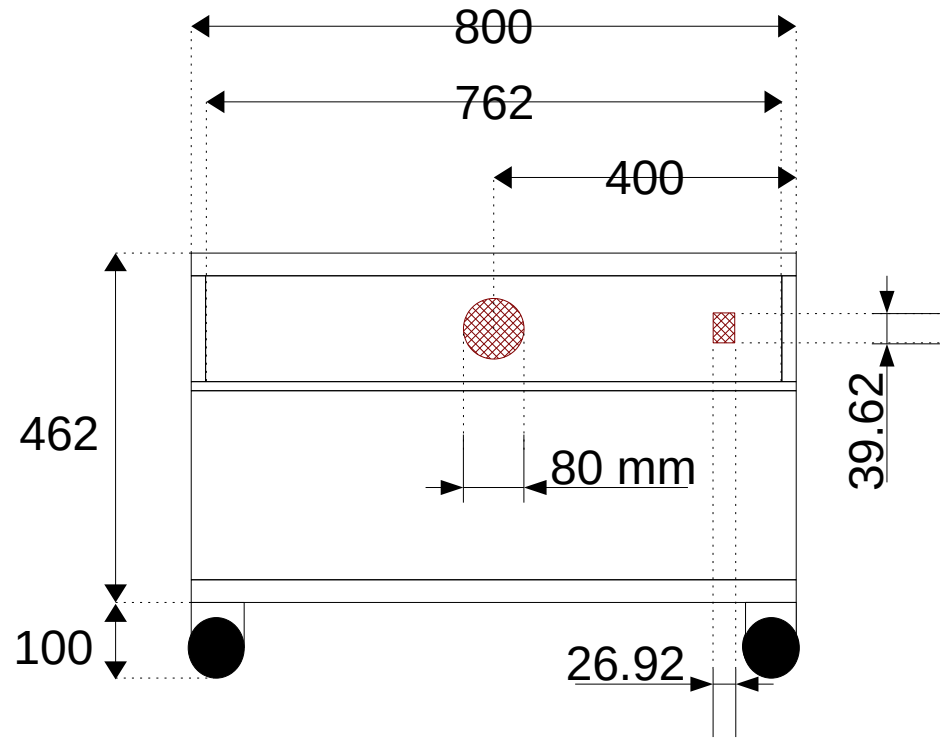

Scale - 1:10

Smart table Front cutaway	v0.2 14/08/2023
	© Ian McElwaine 2023

Scale - 1:10

Legend	
Cutaway	
8mm routing	

Smart table Front panel routing	v0.2 14/08/2023
	© Ian McElwaine 2023

Scale - 1:5

Legend	
Cutaway	
8mm routing	

Smart table Front panel routing	v0.2 14/08/2023
	© Ian McElwaine 2023

Scale - 1:10

Smart table Right	v0.2 14/08/2023
	© Ian McElwaine 2023

Scale - 1:10

Smart table Right cutaway	v0.2 14/08/2023
	© Ian McElwaine 2023

Scale - 1:10

Legend	
Cutaway	
8mm routing	

Smart table Right panel routing	v0.2 14/08/2023
	© Ian McElwaine 2023

Scale - 1:5

Legend	
Cutaway	
8mm routing	

Smart table Right panel routing	v0.2 14/08/2023
	© Ian McElwaine 2023

Scale - 1:10

Smart table Left	v0.2 14/08/2023
	© Ian McElwaine 2023

Scale - 1:10

Smart table Bottom	v0.2 14/08/2023
	© Ian McElwaine 2023

Bill of materials

2100 x 900 x 30mm Clear Pine FJ Laminated panel @ \$149.00