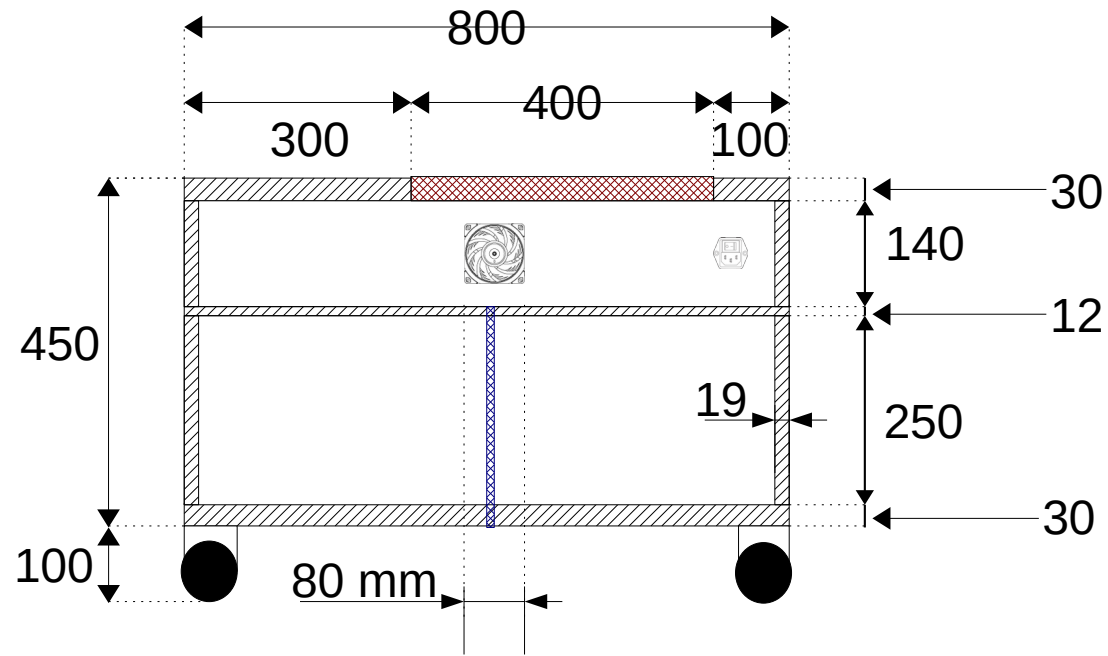

Scale - 1:10

Smart table Front cutaway	v0.2 14/08/2023
	© Ian McElwaine 2023

Scale - 1:10

Legend	
Cutaway	
8mm routing	

Smart table Front panel routing	v0.2 14/08/2023
	© Ian McElwaine 2023

Scale - 1:5

Legend	
Cutaway	
8mm routing	

Smart table Front panel routing	v0.2 14/08/2023
	© Ian McElwaine 2023

Scale - 1:10

Smart table Right	v0.2 14/08/2023
	© Ian McElwaine 2023

Scale - 1:10

Smart table Right cutaway	v0.2 14/08/2023
	© Ian McElwaine 2023