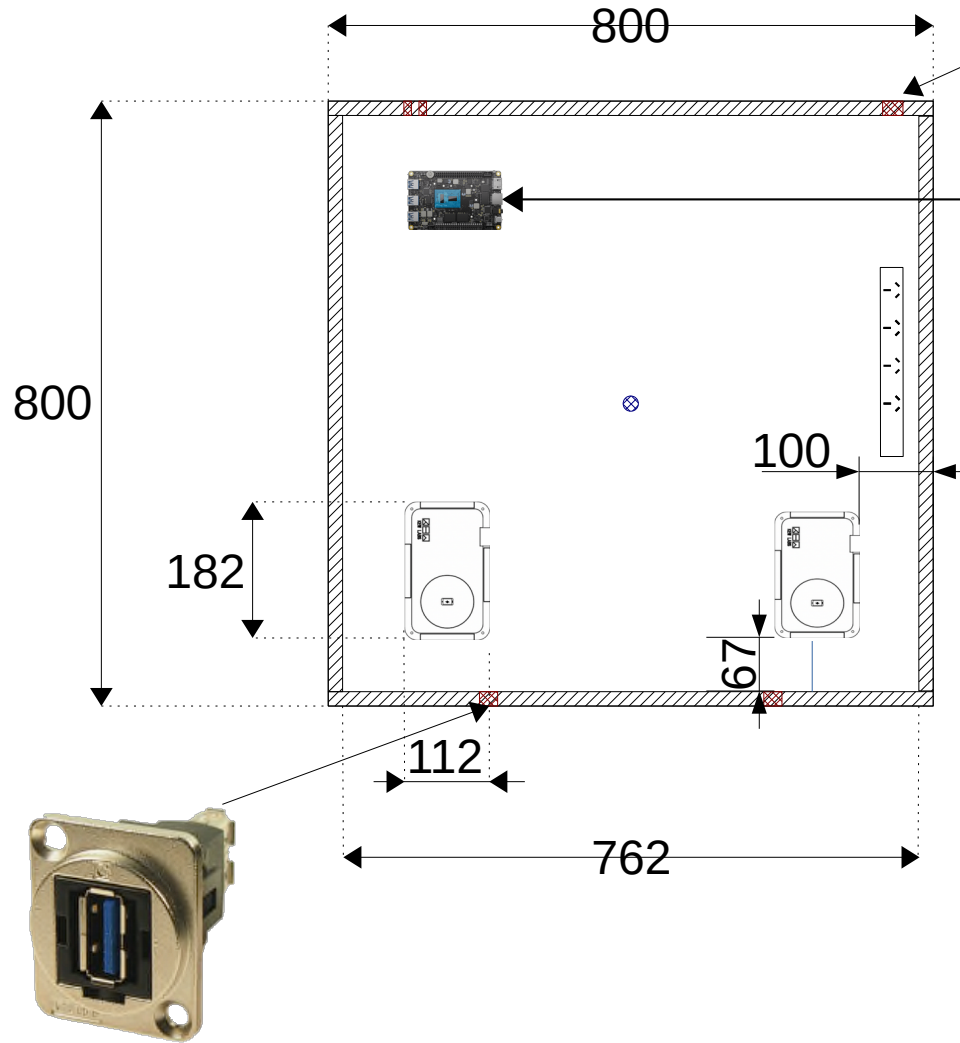

The Rick

v0.3
17/10/2023

© Ian McElwaine 2023

Scale - 1:10

Smart table Top	v0.2 14/08/2023
	© Ian McElwaine 2023

- P.S.**
Device: LattePanda 3 Delta
- CPU State:**
S0: Power ON
S3: Sleep
S4: Hibernate
SW: Power Switch
- | Block | Type |
|--|---------------------------|
| Arduino
Operating Voltage: 0V - 5V | GND |
| 12V DC Power Input
Operating Voltage: 10V - 18V | Power |
| I2C
Operating Voltage: 0V - 1.8V | Serial Pin (Arduino Part) |
| RS232
Operating Voltage: -12V - 12V | Digital Pin (PWM: -) |
| USB2.0
Operating Voltage: 0V - 5V | Analog Pin |
| Audio
Operating Voltage: -5V - 5V | Functional |
| | Serial Pin (CPU Part) |

Scale - 1:10

Smart table Top cutaway	v0.2 14/08/2023
	© Ian McElwaine 2023

Scale - 1:10

Legend	
Cutaway	
8mm routing	

Smart table Top panel routing	v0.2 14/08/2023
	© Ian McElwaine 2023

Scale - 1:10

Smart table Front	v0.2 14/08/2023
	© Ian McElwaine 2023