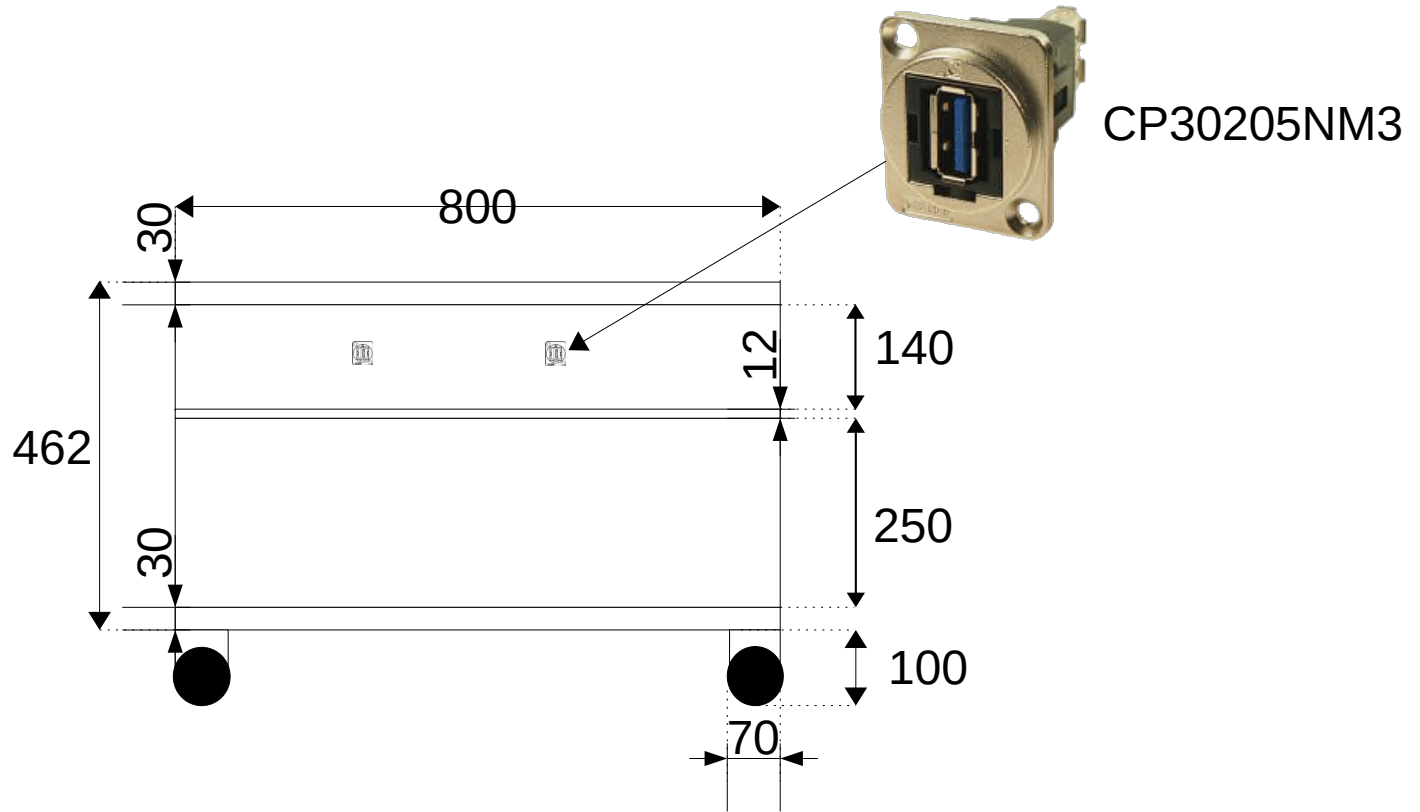

Scale - 1:10

Smart table Front	v0.2 14/08/2023
	© Ian McElwaine 2023