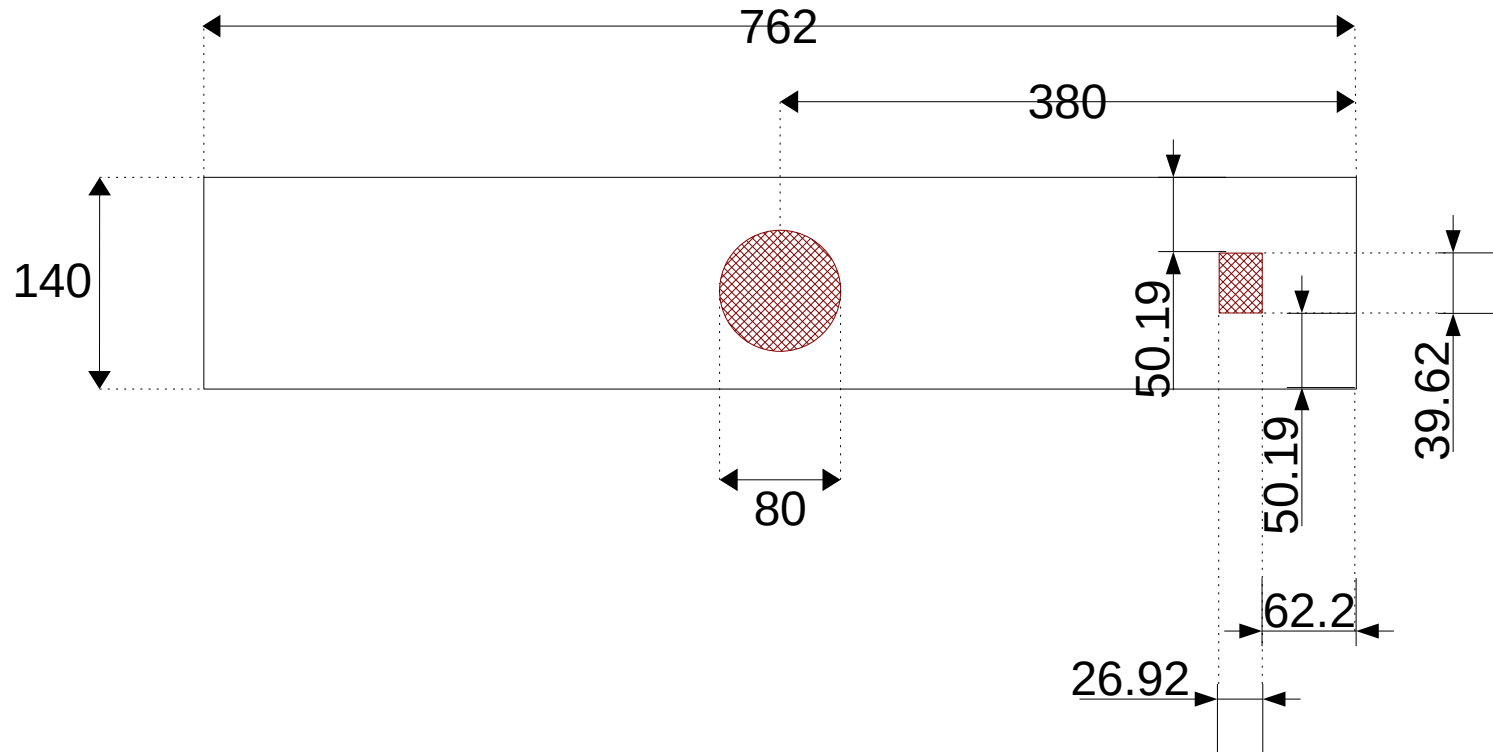

Smart table Front panel routing	v0.2 14/08/2023
	© Ian McElwaine 2023

Scale - 1:10

Smart table Right	v0.2 14/08/2023
	© Ian McElwaine 2023

Scale - 1:10

Smart table Right cutaway	v0.2 14/08/2023
	© Ian McElwaine 2023

Scale - 1:10

Legend	
Cutaway	
8mm routing	

Smart table Right panel routing	v0.2 14/08/2023
	© Ian McElwaine 2023

Scale - 1:5

Legend	
Cutaway	
8mm routing	

Smart table Right panel routing	v0.2 14/08/2023
	© Ian McElwaine 2023

Scale - 1:10

Smart table Left	v0.2 14/08/2023
	© Ian McElwaine 2023

Scale - 1:10

Smart table Bottom	v0.2 14/08/2023
	© Ian McElwaine 2023

Bill of materials

2100 x 900 x 30mm Clear Pine FJ Laminated panel @ \$149.00