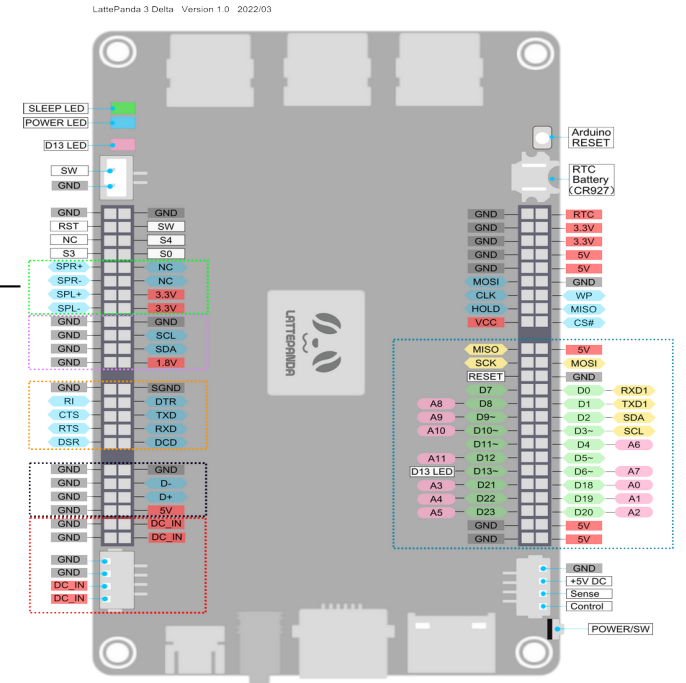

The Rick

v0.3
17/10/2023

© Ian McElwaine 2023

Scale - 1:10

Smart table Top	v0.2 14/08/2023
	© Ian McElwaine 2023

- P.S.**
Device: LattePanda 3 Delta
- CPU State:**
S0: Power ON
S3: Sleep
S4: Hibernate
SW: Power Switch
- | Block | Type |
|--|---------------------------|
| Arduino
Operating Voltage: 0V - 5V | GND |
| 12V DC Power Input
Operating Voltage: 10V - 18V | Power |
| I2C
Operating Voltage: 0V - 1.8V | Serial Pin (Arduino Part) |
| RS232
Operating Voltage: -12V - 12V | Digital Pin (PWM: -) |
| USB2.0
Operating Voltage: 0V - 5V | Analog Pin |
| Audio
Operating Voltage: -5V - 5V | Functional |
| | Serial Pin (CPU Part) |

Scale - 1:10

Smart table Top cutaway	v0.2 14/08/2023
	© Ian McElwaine 2023

Scale - 1:10

Legend	
Cutaway	
8mm routing	

Smart table Top panel routing	v0.2 14/08/2023
	© Ian McElwaine 2023

Scale - 1:10

Smart table Front	v0.2 14/08/2023
	© Ian McElwaine 2023

Scale - 1:10

Smart table Front cutaway	v0.2 14/08/2023
	© Ian McElwaine 2023

Scale - 1:10

Legend	
Cutaway	
8mm routing	

Smart table Front panel routing	v0.2 14/08/2023
	© Ian McElwaine 2023

Scale - 1:5

Legend	
Cutaway	
8mm routing	

Smart table Front panel routing	v0.2 14/08/2023
	© Ian McElwaine 2023

Scale - 1:10

Smart table Right	v0.2 14/08/2023
	© Ian McElwaine 2023

Scale - 1:10

Smart table Right cutaway	v0.2 14/08/2023
	© Ian McElwaine 2023