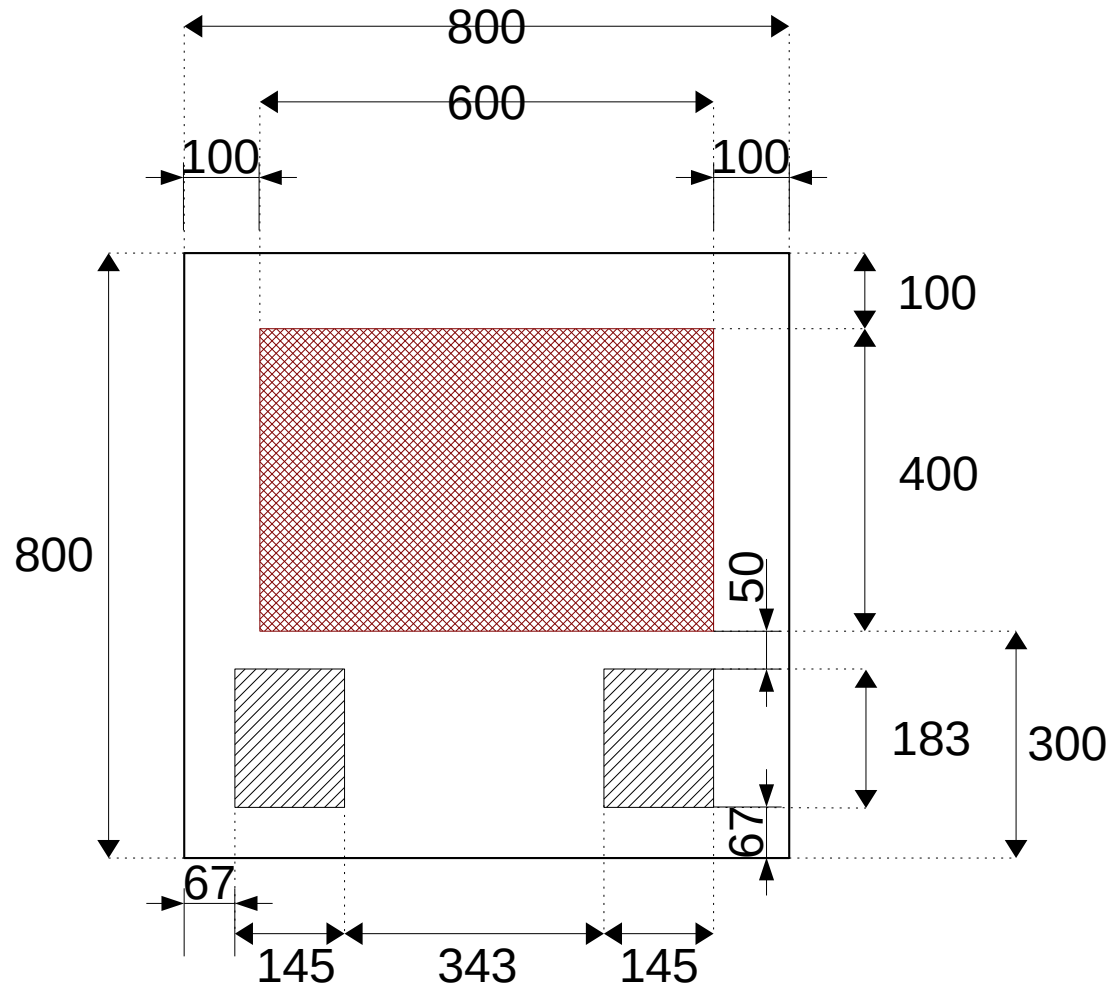

The Rick

v0.3
17/10/2023

© Ian McElwaine 2023

Scale - 1:10

Smart table Top	v0.2 14/08/2023
	© Ian McElwaine 2023

- P.S.**
Device: LattePanda 3 Delta
- CPU State:**
S0: Power ON
S3: Sleep
S4: Hibernate
SW: Power Switch
- | Block | Type |
|--|---------------------------|
| Arduino
Operating Voltage: 0V - 5V | GND |
| 12V DC Power Input
Operating Voltage: 10V - 18V | Power |
| I2C
Operating Voltage: 0V - 1.8V | Serial Pin (Arduino Part) |
| RS232
Operating Voltage: -12V - 12V | Digital Pin (PWM: -) |
| USB2.0
Operating Voltage: 0V - 5V | Analog Pin |
| Audio
Operating Voltage: -5V - 5V | Functional |
| | Serial Pin (CPU Part) |

Scale - 1:10

Smart table Top cutaway	v0.2 14/08/2023
	© Ian McElwaine 2023

Scale - 1:10

Legend	
Cutaway	
8mm routing	

Smart table Top panel routing	v0.2 14/08/2023
	© Ian McElwaine 2023

Scale - 1:10

Smart table Front	v0.2 14/08/2023
	© Ian McElwaine 2023

Scale - 1:10

Smart table Front cutaway	v0.2 14/08/2023
	© Ian McElwaine 2023

Scale - 1:10

Legend	
Cutaway	
8mm routing	

Smart table Front panel routing	v0.2 14/08/2023
	© Ian McElwaine 2023

Scale - 1:5

Legend	
Cutaway	
8mm routing	

Scale - 1:10

Smart table Left	v0.2 14/08/2023
	© Ian McElwaine 2023

Scale - 1:10

Smart table Bottom	v0.2 14/08/2023
	© Ian McElwaine 2023

Bill of materials

2100 x 900 x 30mm Clear Pine FJ Laminated panel @ \$149.00