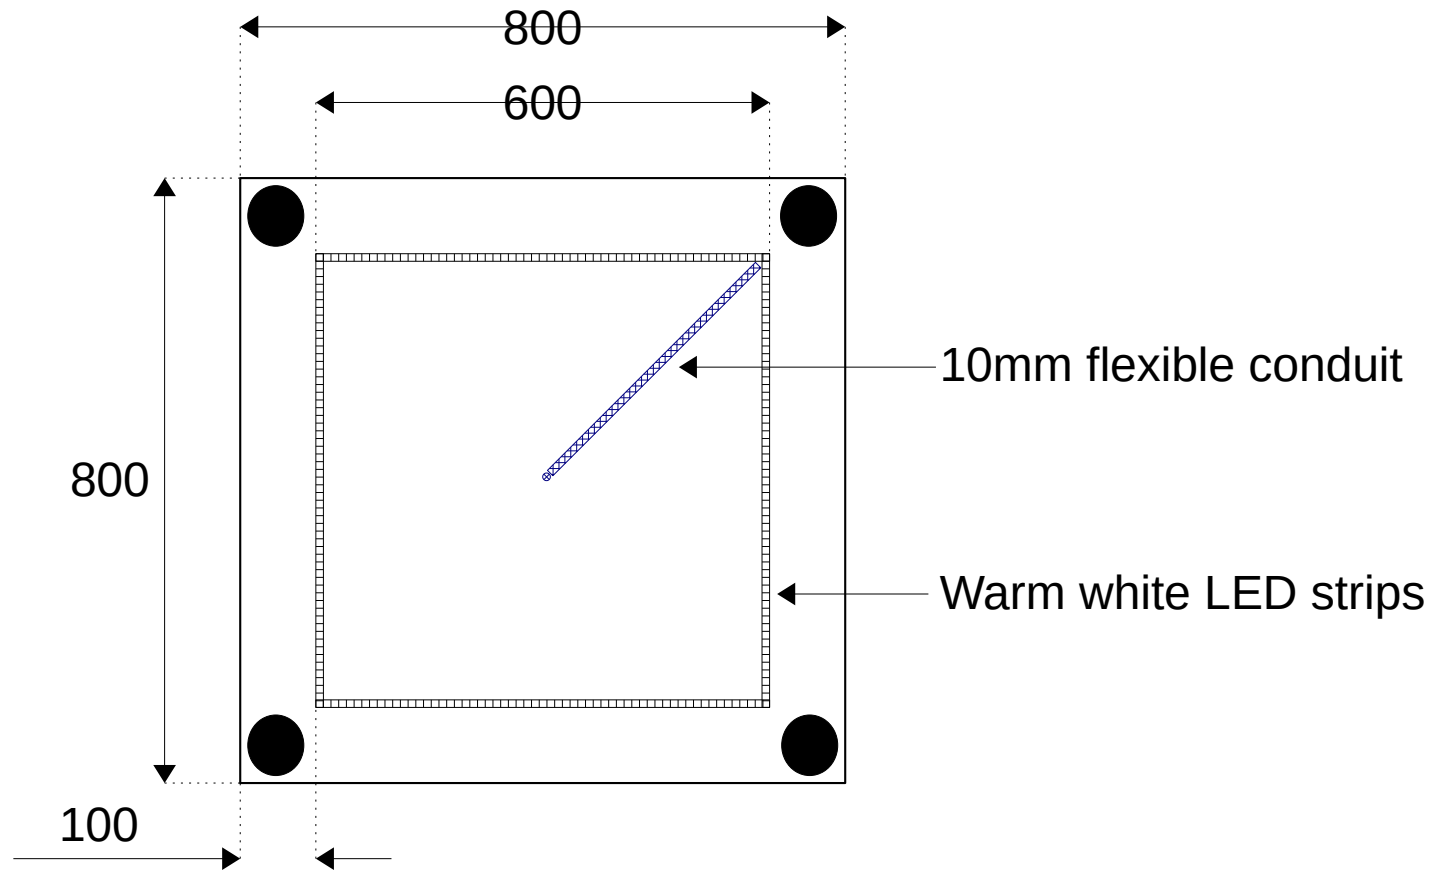

Scale - 1:10

Legend	
Cutaway	
8mm routing	

Smart table Right panel routing	v0.2 14/08/2023
	© Ian McElwaine 2023

Scale - 1:5

Legend	
Cutaway	
8mm routing	

Smart table Right panel routing	v0.2 14/08/2023
	© Ian McElwaine 2023

Scale - 1:10

Smart table Left	v0.2 14/08/2023
	© Ian McElwaine 2023

Scale - 1:10

Smart table Bottom	v0.2 14/08/2023
	© Ian McElwaine 2023

Bill of materials

2100 x 900 x 30mm Clear Pine FJ Laminated panel @ \$149.00